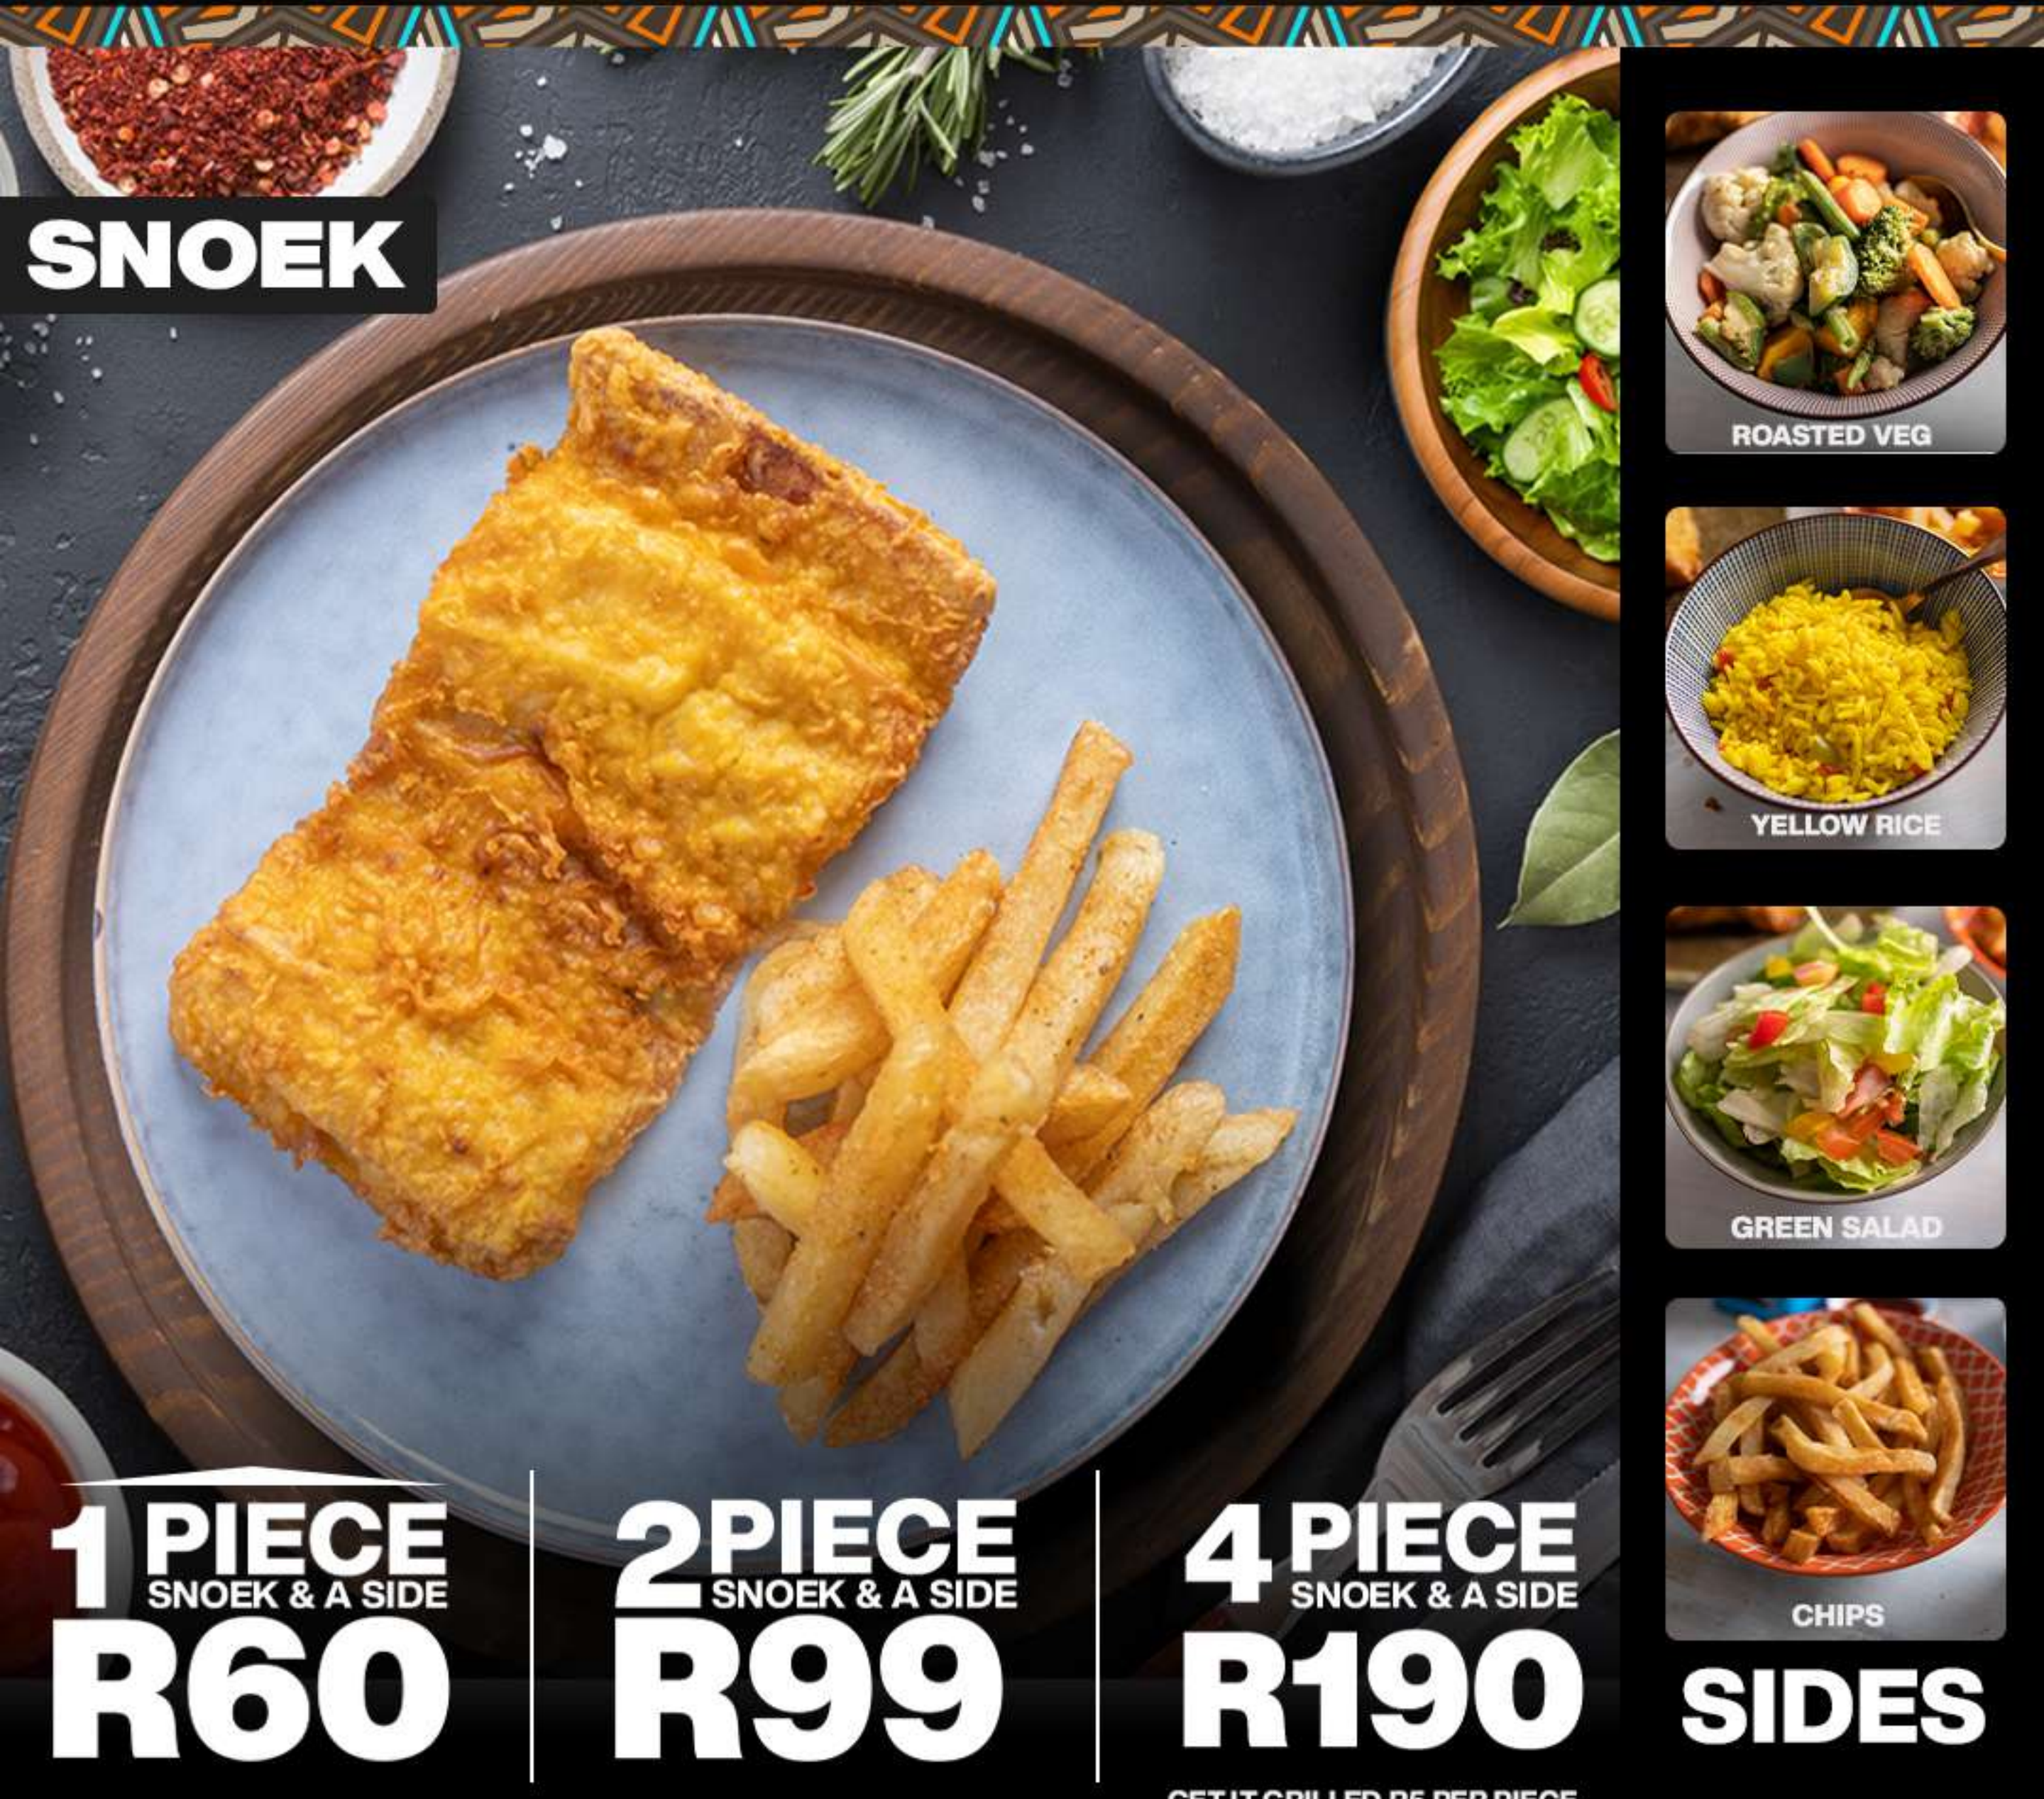

CHIPS

SNOEK